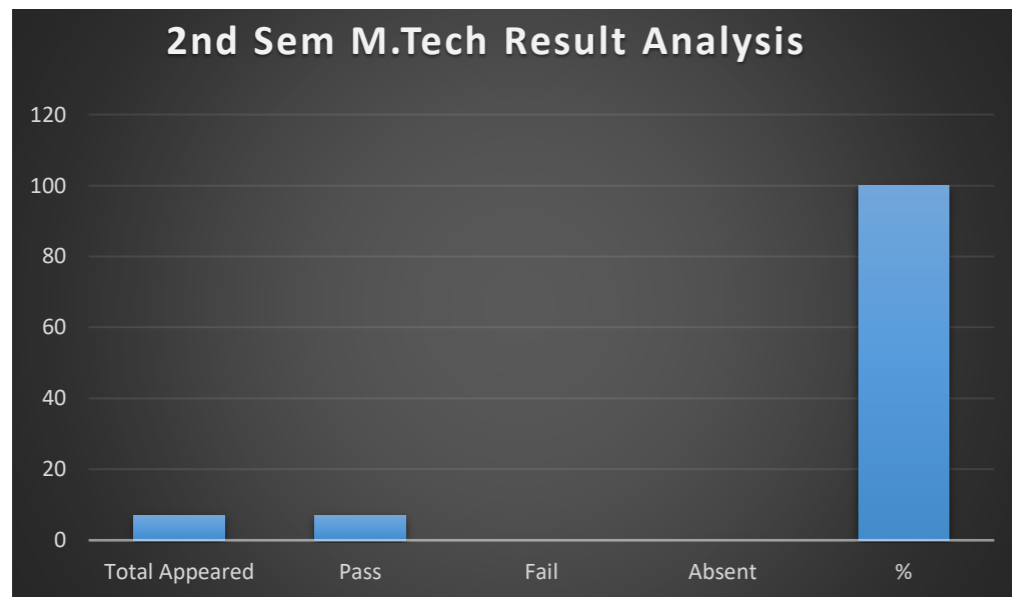

3rd Sem M.Tech Subject wise Analysis

BMS INSTITUTE OF TECHNOLOGY AND MANAGEMENT

YELAHANKA, BENGALURU – 560064

Department of Computer Science and Engineering

Result Analysis -- 2nd SEM-MTECH(CS)-2020-2021

	20CS241	20SCS21	20SCS252	20SCS22	20SCS23	20SCSL26	20SCS27
1BY20SCS01	PASS	PASS	PASS	PASS	PASS	PASS	PASS
1BY20SCS02	PASS	PASS	PASS	PASS	PASS	PASS	PASS
1BY20SCS03	PASS	PASS	PASS	PASS	PASS	PASS	PASS
1BY20SCS04	PASS	PASS	PASS	PASS	PASS	PASS	PASS
1BY20SCS05	PASS	PASS	PASS	PASS	PASS	PASS	PASS
1BY20SCS06	PASS	PASS	PASS	PASS	PASS	PASS	PASS
1BY20SCS08	PASS	PASS	PASS	PASS	PASS	PASS	PASS
1BY20SCS09	PASS	PASS	PASS	PASS	PASS	PASS	PASS
1BY20SCS10	PASS	PASS	PASS	PASS	PASS	PASS	PASS
	9	9	9	9	9	9	9

	20CS241	20SCS21	20SCS252	20SCS22	20SCS23	20SCSL26	20SCS27
TOTAL	9	9	9	9	9	9	9
PASS	9	9	9	9	9	9	9
%	100	100	100	100	100	100	100

Total Appeared	total	Pass	Fail	Absent	%
9	9	9	0	0	100