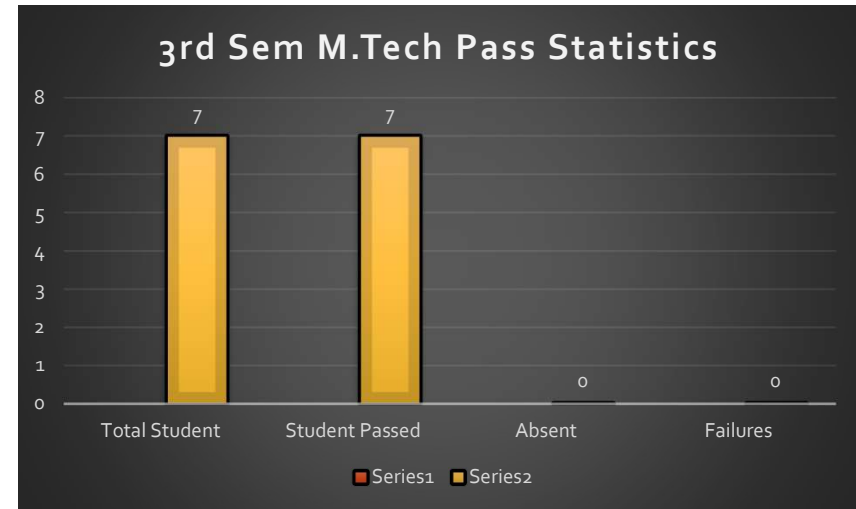

BMS INSTITUTE OF TECHNOLOGY & MANAGEMENT

Result Analysis

3rd Sem M.Tech Subject wise Analysis

Batch 2019-21