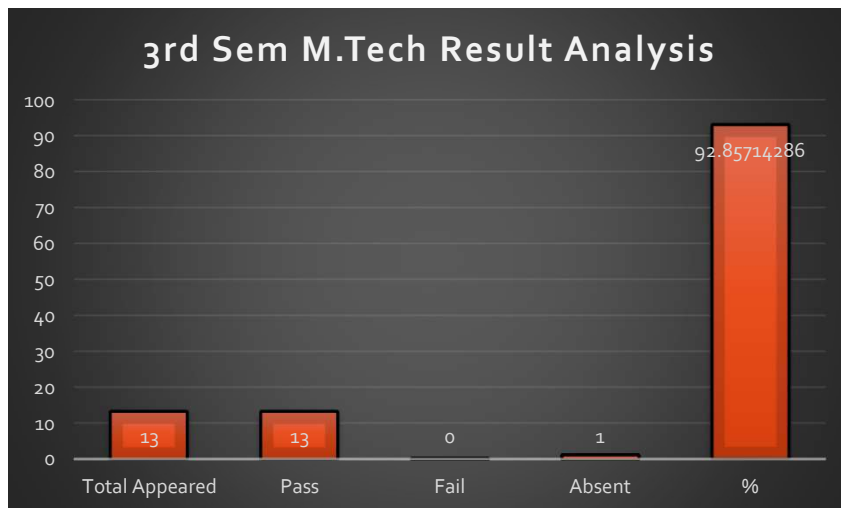

BMS INSTITUTE OF TECHNOLOGY & MANAGEMENT

Result Analysis

Batch 2018-20