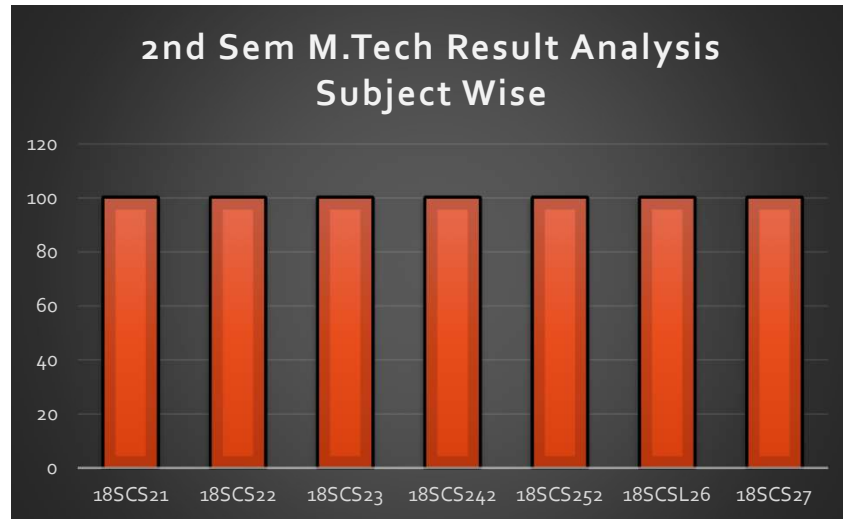

Result Analysis

3rd Sem M.Tech Subject wise Analysis

Batch 2019-21

BMS INSTITUTE OF TECHNOLOGY & MANAGEMENT

Result Analysis

Batch 2019-21

BMS INSTITUTE OF TECHNOLOGY & MANAGEMENT

Result Analysis