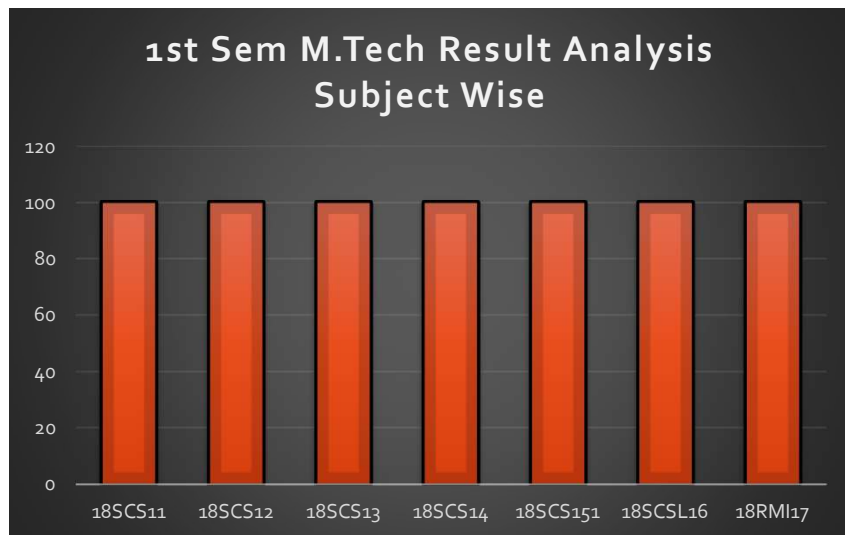

Result Analysis

3rd Sem M.Tech Subject wise Analysis

Batch 2019-21

BMS INSTITUTE OF TECHNOLOGY & MANAGEMENT

Result Analysis

Batch 2019-21

BMS INSTITUTE OF TECHNOLOGY & MANAGEMENT

Result Analysis