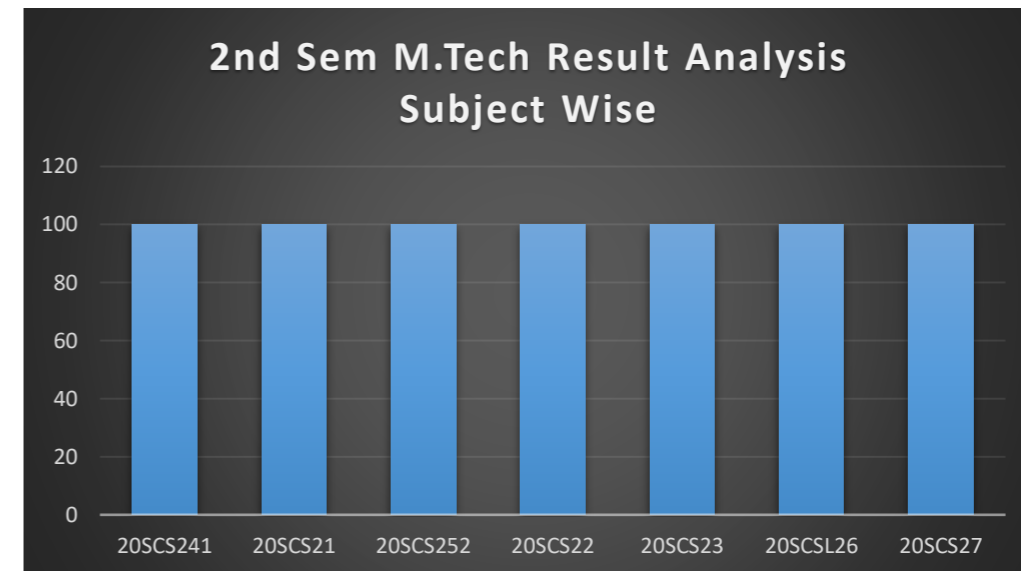

BMS INSTITUTE OF TECHNOLOGY AND MANAGEMENT

YELAHANKA, BENGALURU – 560064

Department of Computer Science and Engineering

Result Analysis -- 2nd SEM-MTECH(CS)-2020-2021

	20CS241	20SCS21	20SCS252	20SCS22	20SCS23	20SCSL26	20SCS27
1BY20SCS01	PASS	PASS	PASS	PASS	PASS	PASS	PASS
1BY20SCS02	PASS	PASS	PASS	PASS	PASS	PASS	PASS
1BY20SCS03	PASS	PASS	PASS	PASS	PASS	PASS	PASS
1BY20SCS04	PASS	PASS	PASS	PASS	PASS	PASS	PASS
1BY20SCS05	PASS	PASS	PASS	PASS	PASS	PASS	PASS
1BY20SCS06	PASS	PASS	PASS	PASS	PASS	PASS	PASS
1BY20SCS08	PASS	PASS	PASS	PASS	PASS	PASS	PASS
1BY20SCS09	PASS	PASS	PASS	PASS	PASS	PASS	PASS
1BY20SCS10	PASS	PASS	PASS	PASS	PASS	PASS	PASS
	9	9	9	9	9	9	9

	20CS241	20SCS21	20SCS252	20SCS22	20SCS23	20SCSL26	20SCS27
TOTAL	9	9	9	9	9	9	9
PASS	9	9	9	9	9	9	9
%	100	100	100	100	100	100	100

Total Appeared	total	Pass	Fail	Absent	%
9	9	9	0	0	100