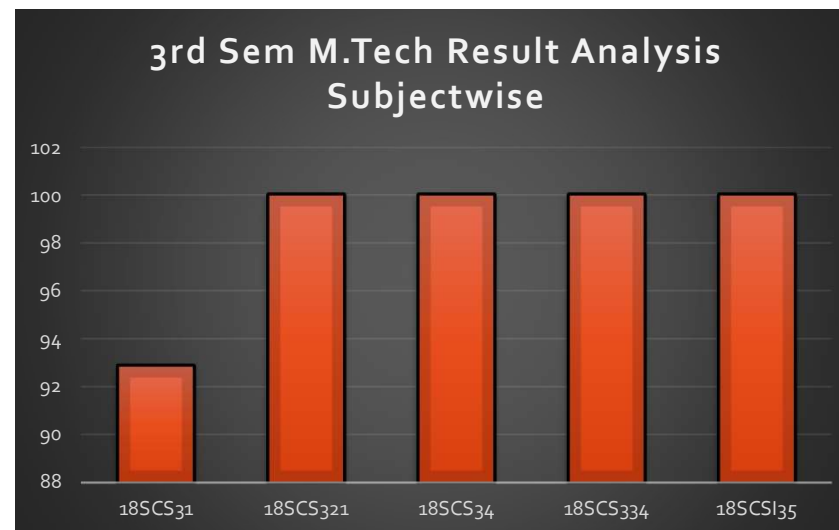

BMS INSTITUTE OF TECHNOLOGY & MANAGEMENT

Result Analysis

Batch 2018-20