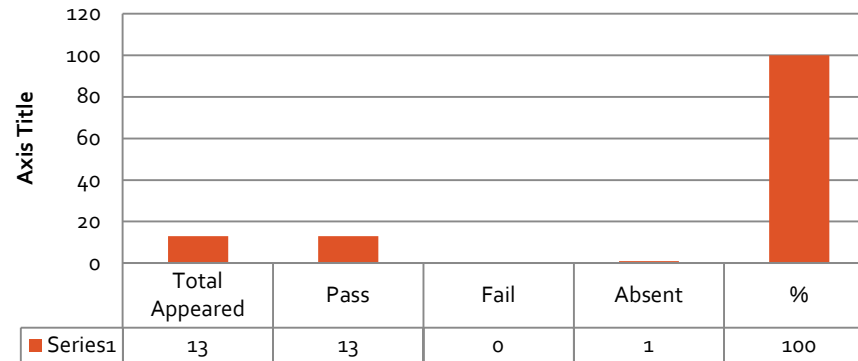

Batch 2019-21

BMS INSTITUTE OF TECHNOLOGY & MANAGEMENT

Result Analysis

Batch 2018-20

BMS INSTITUTE OF TECHNOLOGY & MANAGEMENT

Result Analysis

2nd Sem MTech

Batch 2018-20