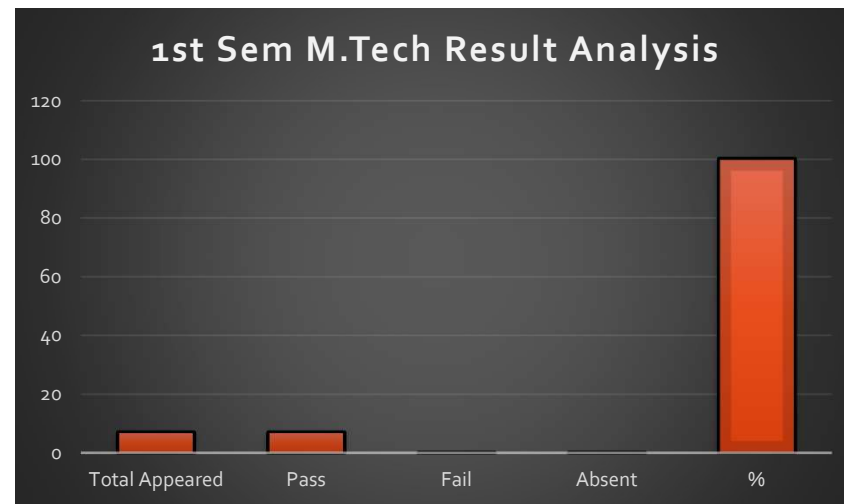

Result Analysis

3rd Sem M.Tech Subject wise Analysis

Batch 2019-21

BMS INSTITUTE OF TECHNOLOGY & MANAGEMENT

Result Analysis

Batch 2019-21

BMS INSTITUTE OF TECHNOLOGY & MANAGEMENT

Result Analysis