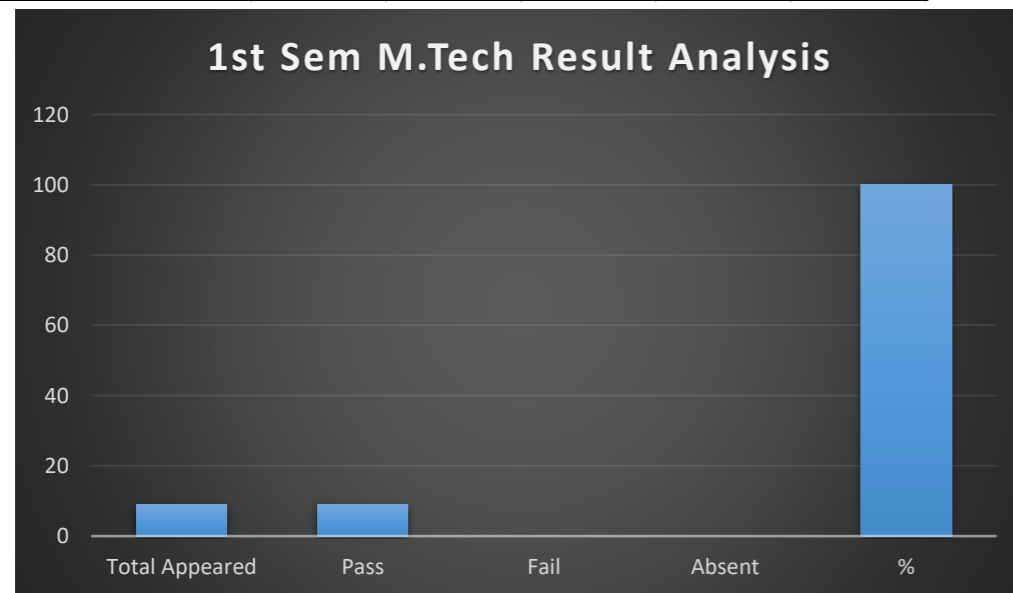

Total Appeared	Total	Pass	Fail	Absent	%
9	9	9	0	0	100