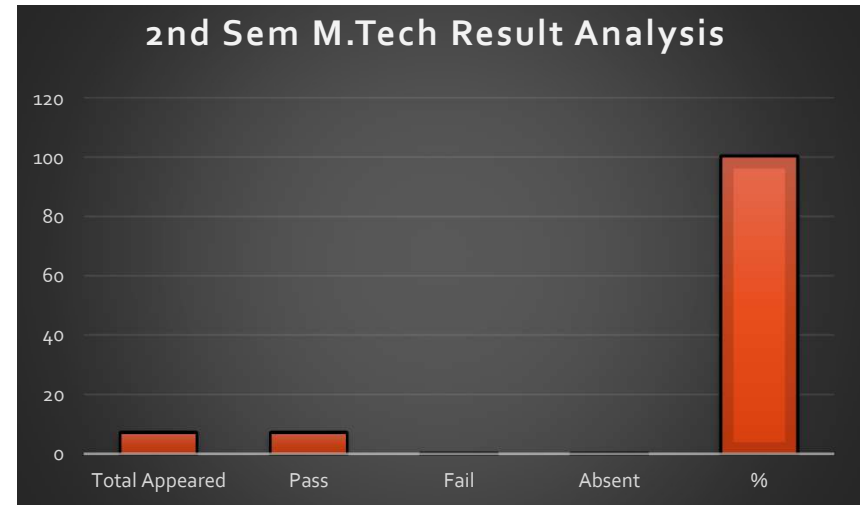

Result Analysis

3rd Sem M.Tech Subject wise Analysis

Batch 2019-21

BMS INSTITUTE OF TECHNOLOGY & MANAGEMENT

Result Analysis

Batch 2019-21

BMS INSTITUTE OF TECHNOLOGY & MANAGEMENT

Result Analysis