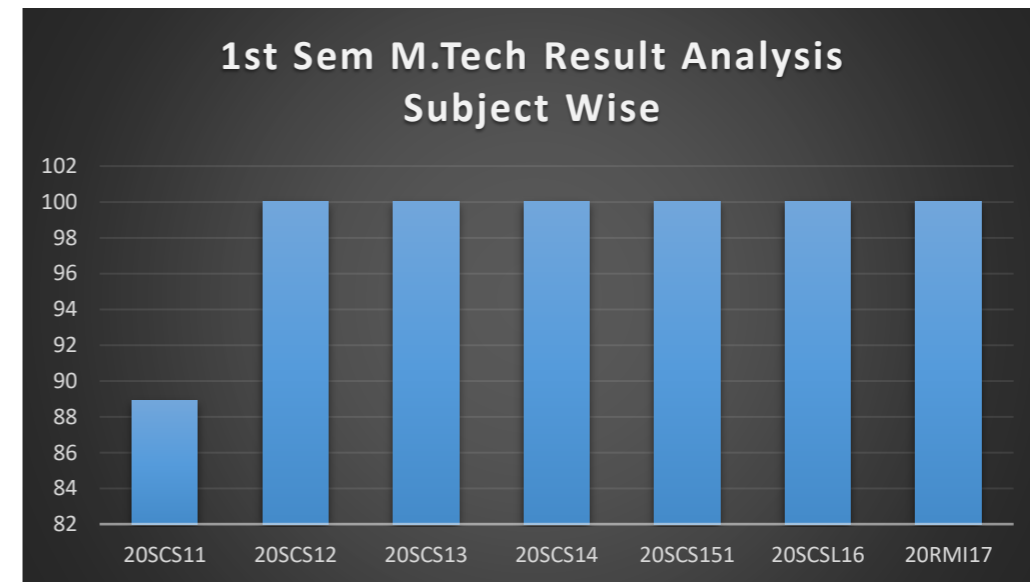

BMS INSTITUTE OF TECHNOLOGY AND MANAGEMENT

YELAHANKA, BENGALURU – 560064

Department of Computer Science and Engineering

Result Analysis -- 1ST SEM- MTECH(CS)- 2020-2022

	20SCS11	20SCS12	20SCS13	20SCS14	20SCS15	20SCSL16	20RMI17
1BY20SCS01	PASS	PASS	PASS	PASS	PASS	PASS	PASS
1BY20SCS02	PASS	PASS	PASS	PASS	PASS	PASS	PASS
1BY20SCS03	FAIL	PASS	PASS	PASS	PASS	PASS	PASS
1BY20SCS04	PASS	PASS	PASS	PASS	PASS	PASS	PASS
1BY20SCS05	PASS	PASS	PASS	PASS	PASS	PASS	PASS
1BY20SCS06	PASS	PASS	PASS	PASS	PASS	PASS	PASS
1BY20SCS08	PASS	PASS	PASS	PASS	PASS	PASS	PASS
1BY20SCS09	PASS	PASS	PASS	PASS	PASS	PASS	PASS
1BY20SCS10	PASS	PASS	PASS	PASS	PASS	PASS	PASS
	8	9	9	9	9	9	9

	20SCS11	20SCS12	20SCS13	20SCS14	20SCS151	20SCSL16	20RMI17
TOTAL	9	9	9	9	9	9	9
PASS	8	9	9	9	9	9	9
%	88.88889	100	100	100	100	100	100