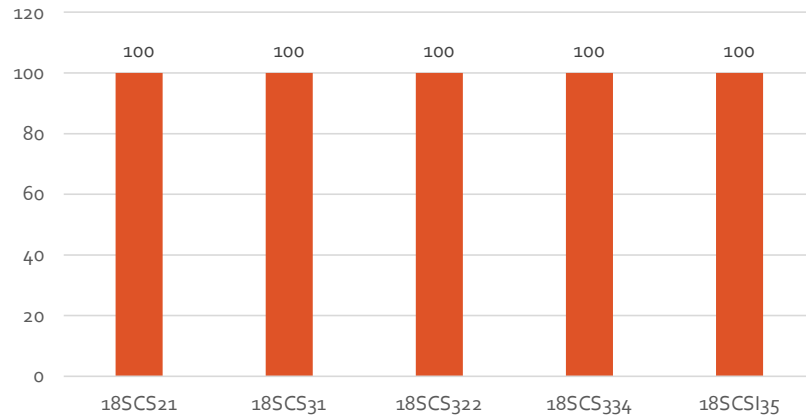

BMS INSTITUTE OF TECHNOLOGY & MANAGEMENT

Result Analysis

3rd Sem M.Tech Subject wise Analysis

Batch 2019-21